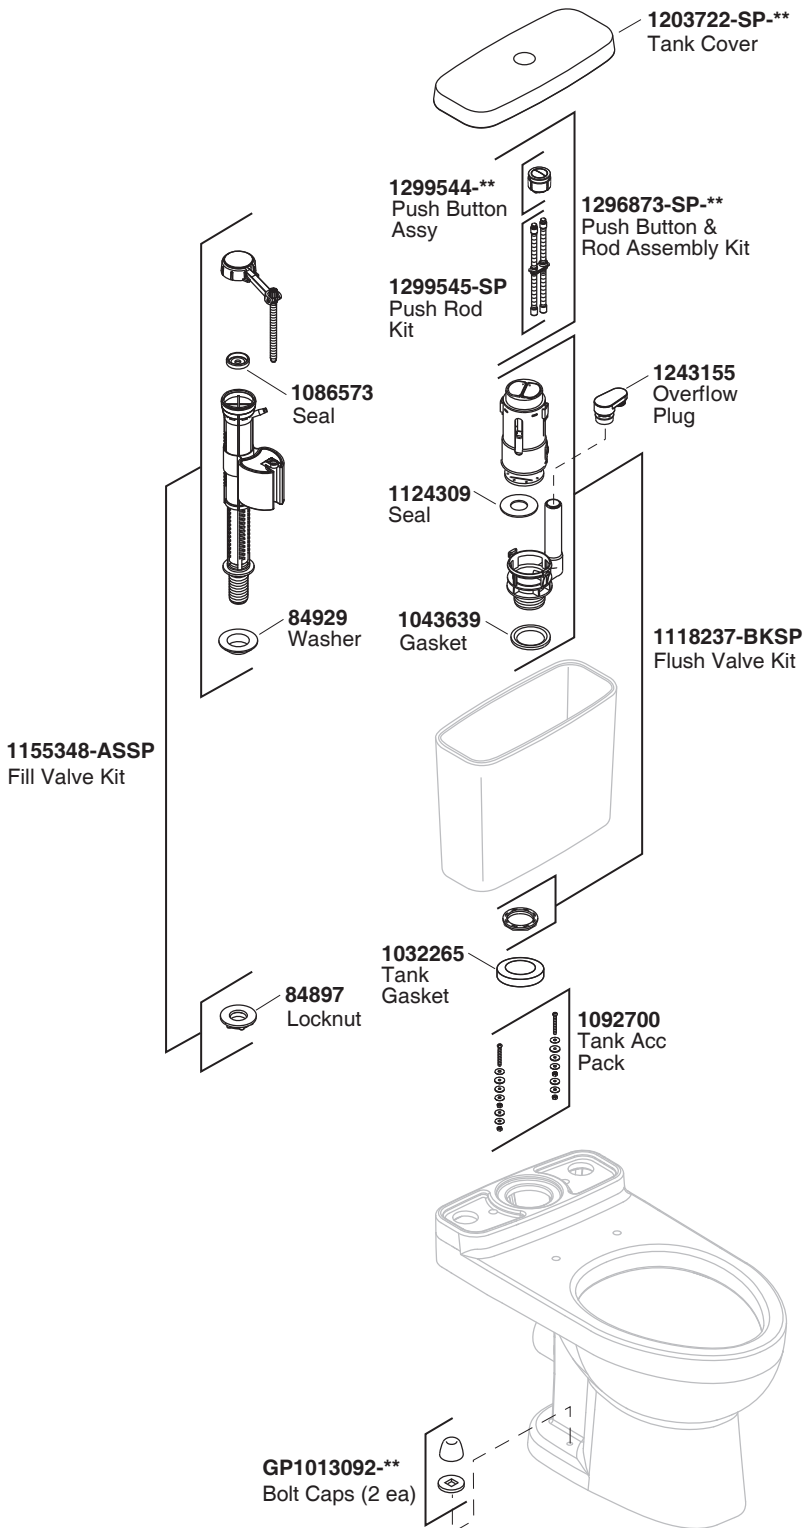

Model Toilet	Bowl	Tank	Seat	Connector
K-28413H-**	K-28412H-**	K-22243H-**	K-3857K-**	1138552

**Finish/color code must be specified when ordering.